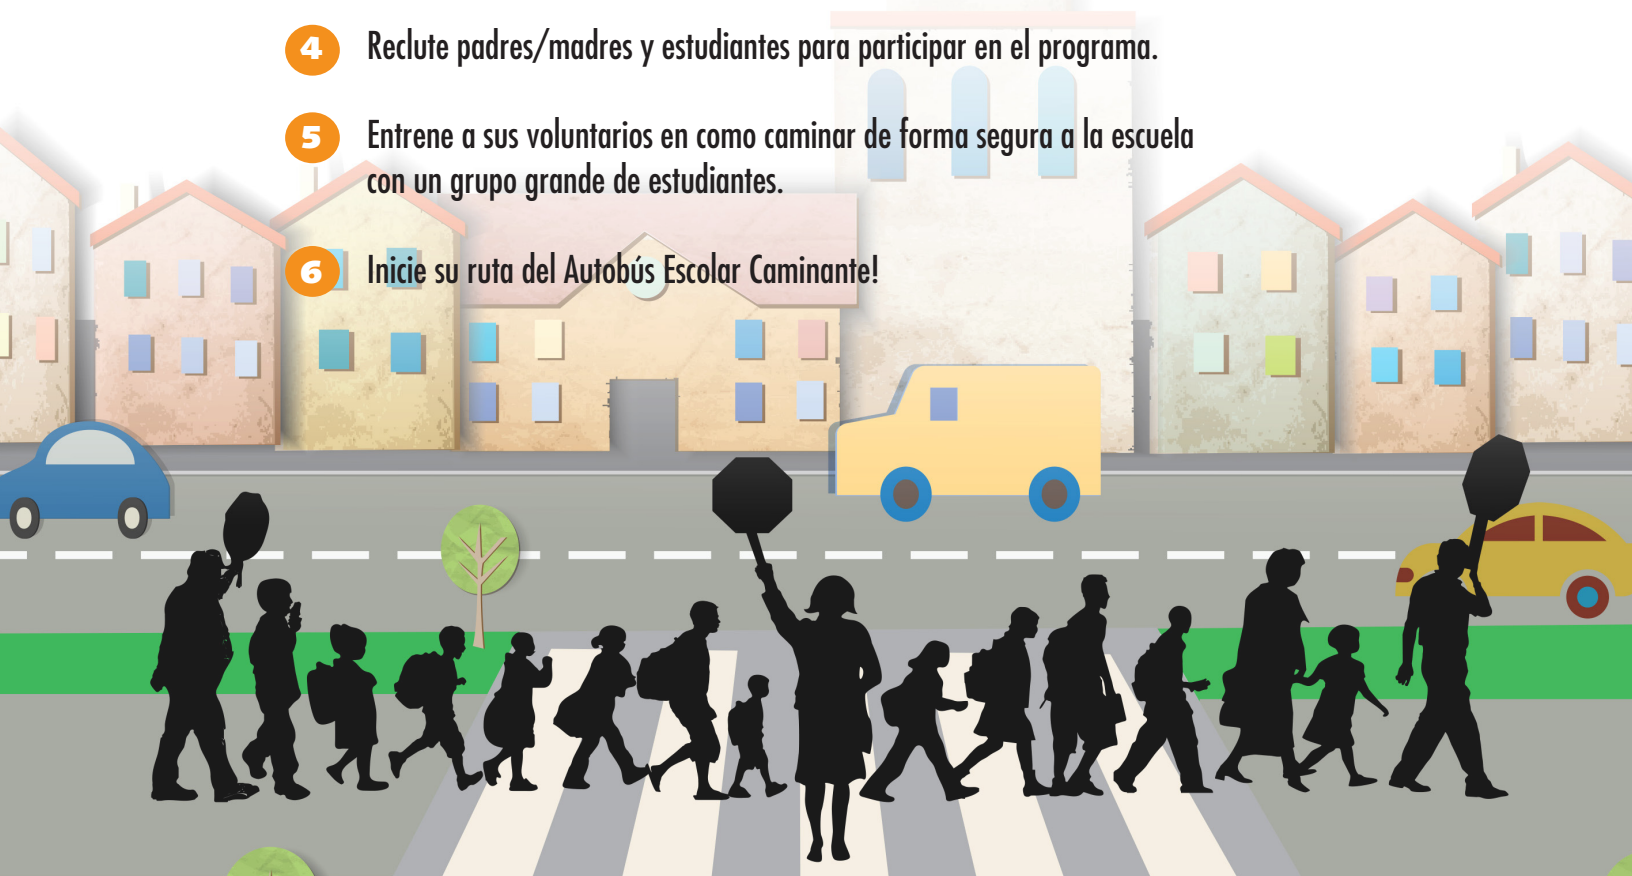

Ayude a empezar un Autobús Escolar Caminante!

El Autobús Escolar Caminante (Walking School Bus) es una forma divertida para los estudiantes de mantenerse activos mientras caminan juntos a la escuela.

Los estudiantes se reúnen en un lugar y caminan a la escuela con los líderes adultos. Este programa es excelente para los padres que quieren que su hijo camine a la escuela pero están preocupados que su hijo camine solo.

Para iniciar su propio Autobús Escolar Caminante, siga estos pasos:

1. **1** Hable con la directora de la escuela acerca de cómo iniciar un Autobús Escolar Caminante en la escuela de su hijo.
2. **2** Reclute voluntarios y personal de la escuela para comenzar un Comité para el Autobús Escolar Caminante que estará a cargo de la planificación del programa.
3. **3** Divida las funciones y responsabilidades de los voluntarios. Usted necesitará por lo menos 3 líderes adultos para cada ruta.
4. **4** Reclute padres/madres y estudiantes para participar en el programa.
5. **5** Entrene a sus voluntarios en como caminar de forma segura a la escuela con un grupo grande de estudiantes.
6. **6** Inicie su ruta del Autobús Escolar Caminante!

Para más información: <http://www.publichealth.lacounty.gov/place/PLACE_Built_Environment_Resources.htm>