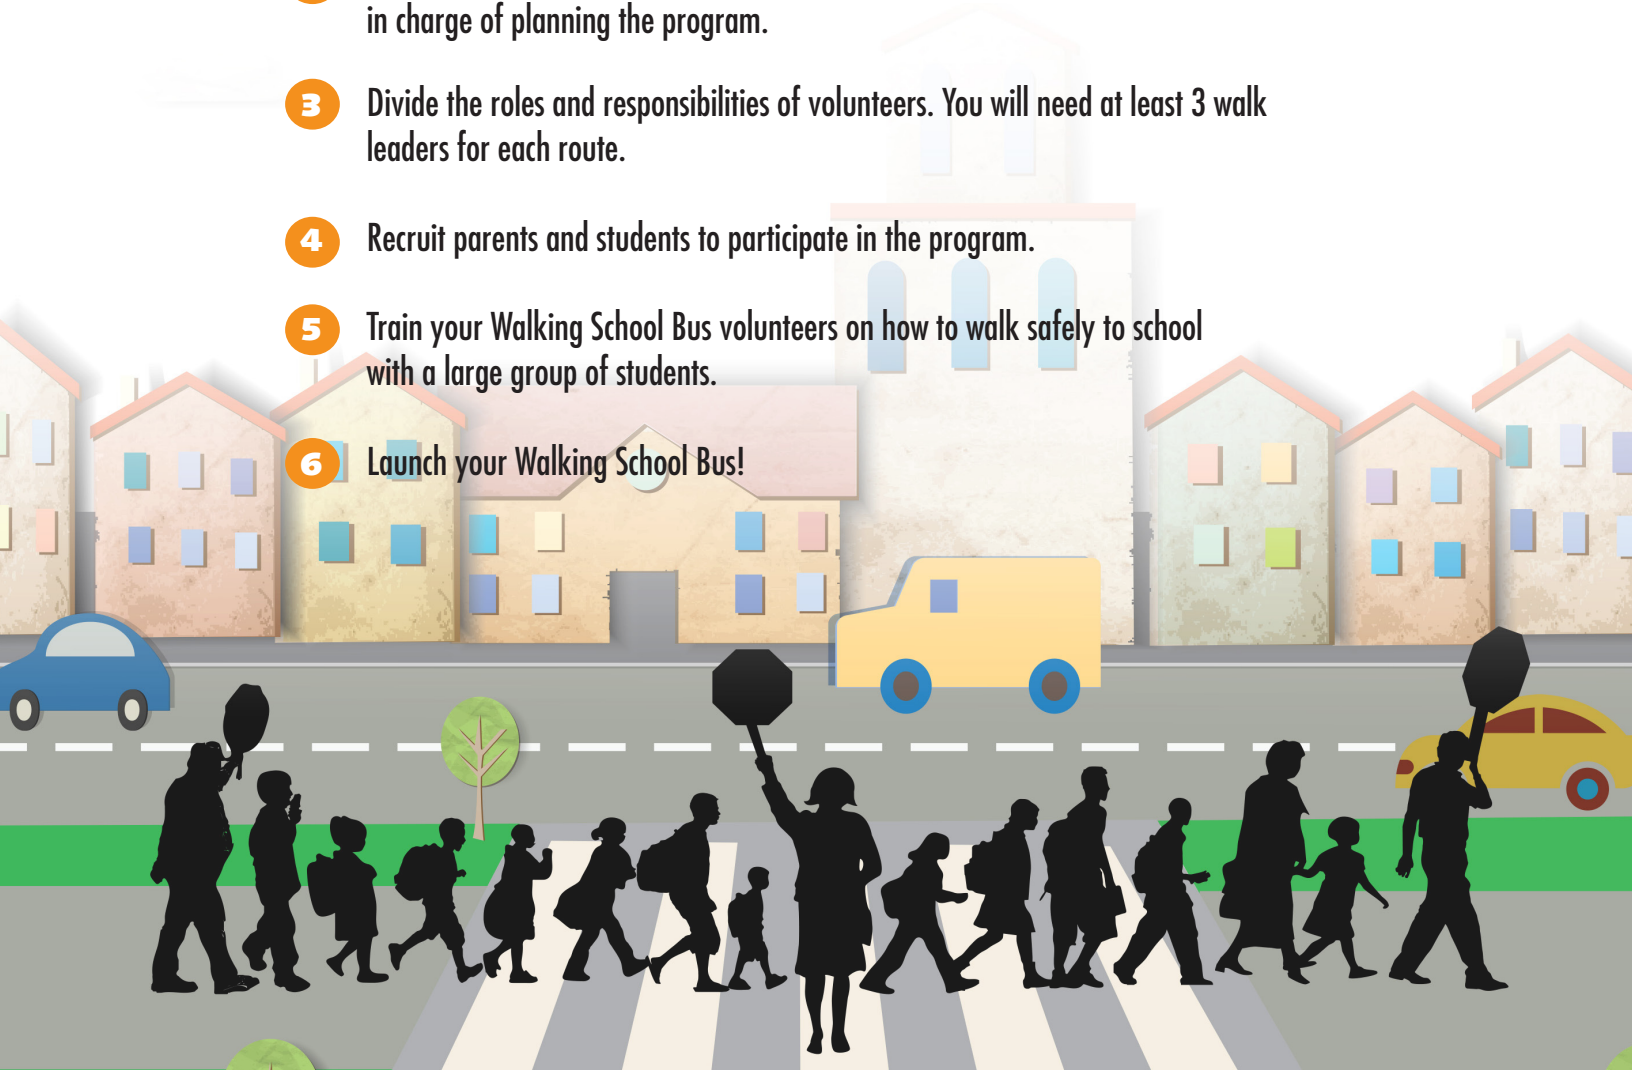

Help start a Walking School Bus!

The “Walking School Bus” is a fun way for students to be active while getting to school together.

Students meet at a location and walk to school with adult walk leaders. This program is especially great for parents who want their child to walk to school but are concerned about their child walking alone.

To start your own Walking School Bus, follow these easy steps:

- 1** Talk to your school principal about starting a Walking School Bus at your child(ren)'s school.
- 2** Recruit school staff and volunteers to begin a Walking School Bus Committee that will be in charge of planning the program.
- 3** Divide the roles and responsibilities of volunteers. You will need at least 3 walk leaders for each route.
- 4** Recruit parents and students to participate in the program.
- 5** Train your Walking School Bus volunteers on how to walk safely to school with a large group of students.
- 6** Launch your Walking School Bus!

Los estudiantes se reúnen en un lugar y caminan a la escuela con los líderes adultos. Este programa es excelente para los padres que quieren que su hijo camine a la escuela pero están preocupados que su hijo camine solo.