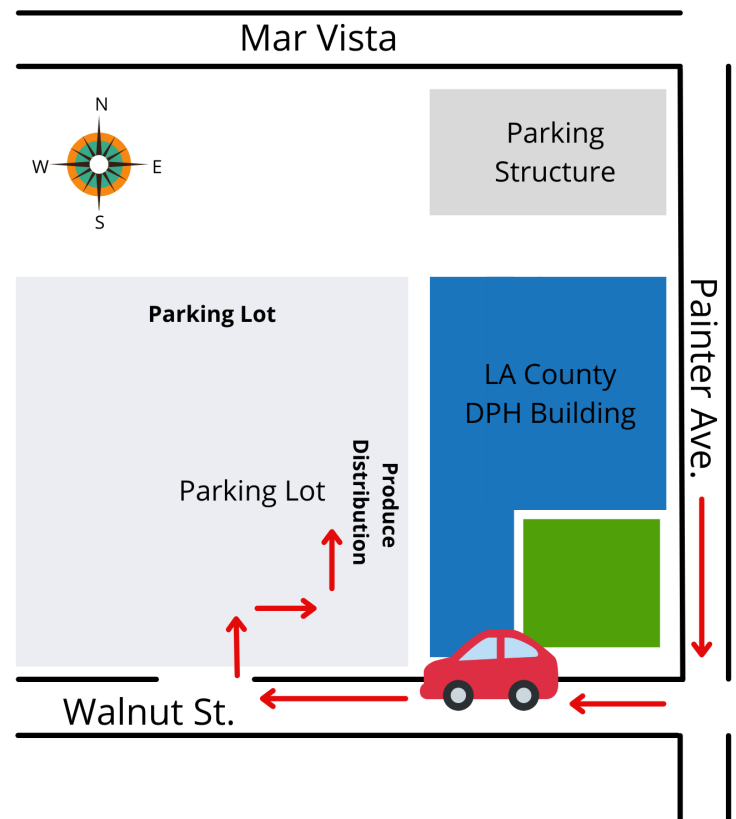

FREE Fresh Produce Distribution

Walk-up Event (Starting March 2024)

Every 1st Wednesday of the Month

Time: 8:30 am and until supplies last

Location: 7643 S. Painter Ave. Whittier

- First come first served.
- No documentation required
- Walk-up distribution is in the parking lot behind Whittier Health Center
- Starting March, we will be transitioning from drive-thru to a walk-up basis only.